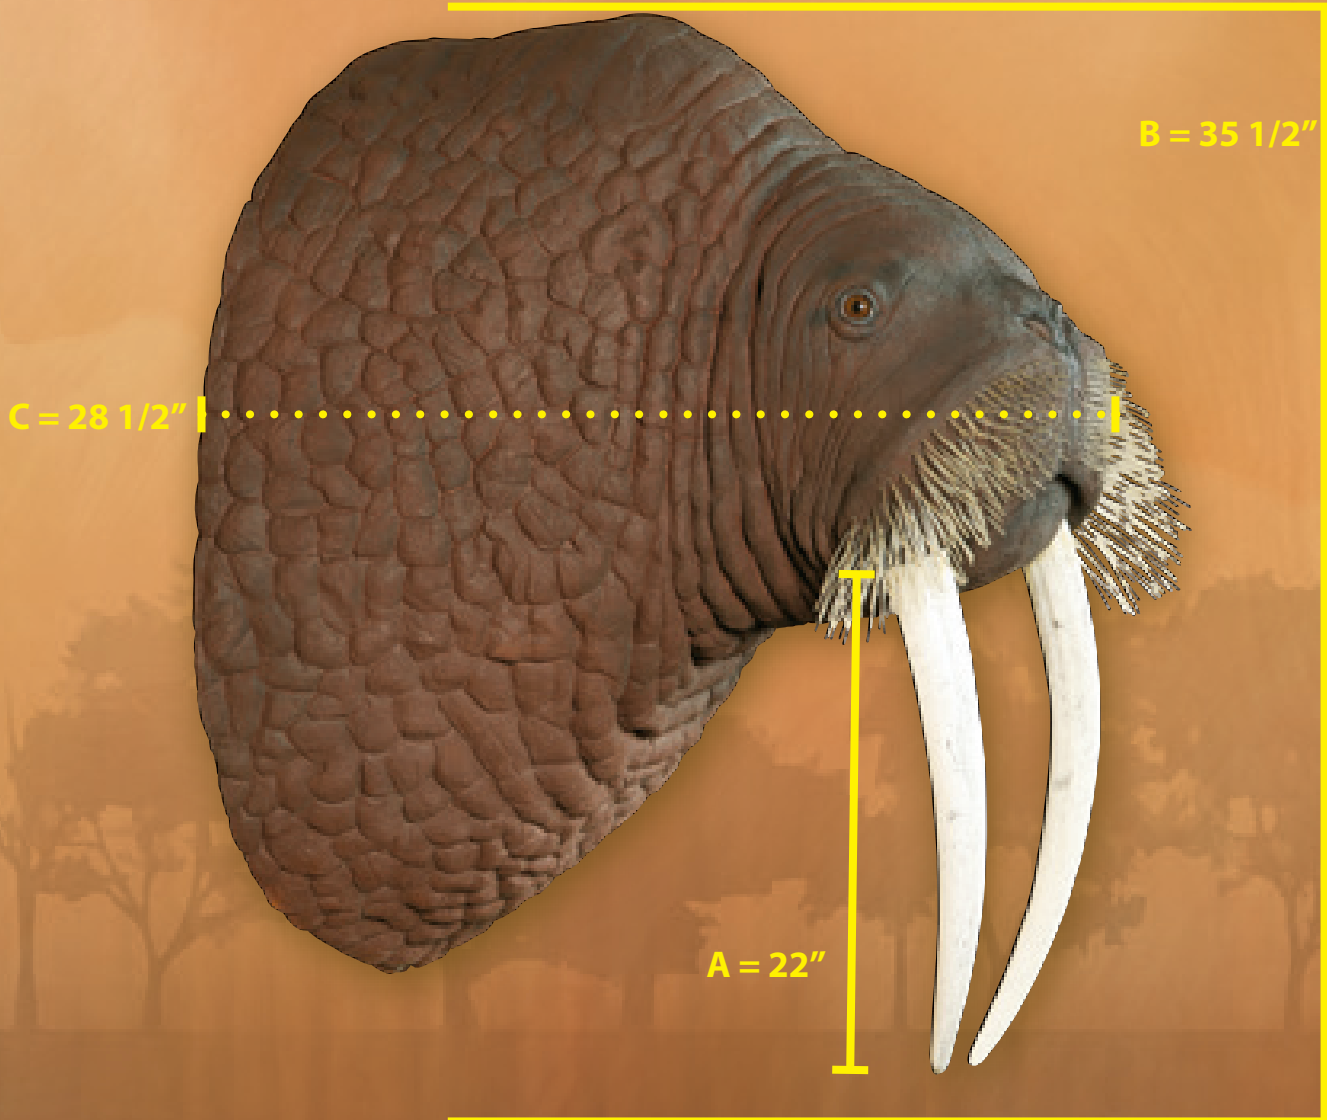

Reproduction Walrus

RWLS1 Unfinished \$ 1,990.50
RWLS1-F Finished \$ 2,392.85 A = Length of tusks
= 22"

B = Overall height: 35 1/2"
Width at shoulders = 30 1/2"

C = Farther most extension from wall: 28 1/2"
Position: Slight Right Turn